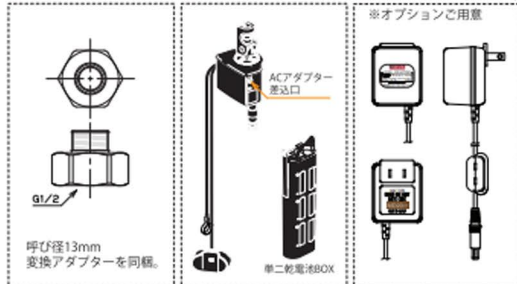

■日本仕様アダプター

■電磁弁

■ACアダプター(PSE規格)

※ACアダプターは乾電池と併用して下さい。
通常時はACアダプターから電源供給され、停電時は乾電池から電源供給することが出来ます。